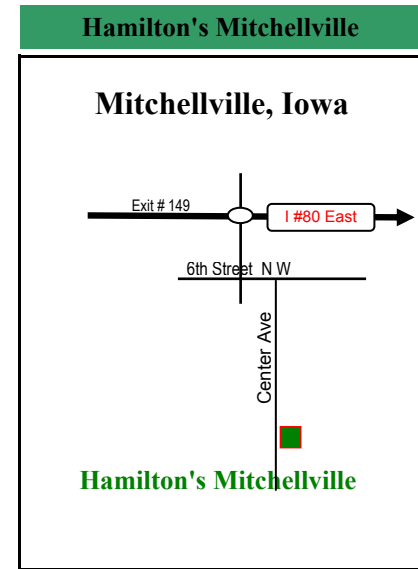

Directions Maps - Hamilton's Funeral Homes

- Hamilton's • 605 Lyon St. • Des Moines, IA 50309 • Fax (515) 243-0422 • Phone (515) 243-522
 - Hamilton's near Highland Memory Gardens • 121 N.W. 60th Ave. • Des Moines, IA 50313 • (515) 289-2441
 - Hamilton's on Westown Parkway • 3601 Westown Parkway • West Des Moines, IA 50266 • (515) 224-0071
 - Hamilton's Southtown • 5400 S.W. 9th St. • Des Moines, IA 50315 • (515) 285-3911
 - Hamilton's Altoona • 105 4th St. S.W. • Altoona, IA 50009 • (515) 967 4742
 - Hamilton's Mitchellville • 303 Center Avenue S. • Mitchellville, IA 50169 • (515) 967-0771
 - Hamilton's Crematory • 121 N.W. 60th Ave. • Des Moines, IA 50313 • (515) 289-2441
 - Hamilton's Academy of Grief & Loss • 605 Lyon St. • Des Moines, IA 50309 • (515) 697-3661
- Hamiltons@HamiltonsFuneralHome.com • www.HamiltonsFuneralHome.co