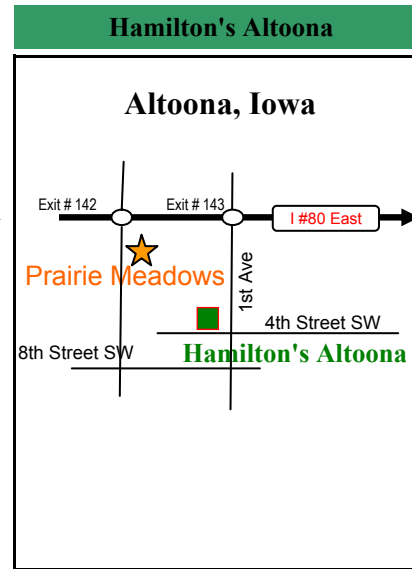

Directions Maps - Hamilton's Funeral Homes

- Hamilton's • 605 Lyon St. • Des Moines, IA 50309 • Fax (515) 243-0422 • Phone (515) 243-522
 - Hamilton's near Highland Memory Gardens • 121 N.W. 60th Ave. • Des Moines, IA 50313 • (515) 289-2441
 - Hamilton's on Westown Parkway • 3601 Westown Parkway • West Des Moines, IA 50266 • (515) 224-0071
 - Hamilton's Southtown • 5400 S.W. 9th St. • Des Moines, IA 50315 • (515) 285-3911
 - Hamilton's Altoona • 105 4th St. S.W. • Altoona, IA 50009 • (515) 967 4742
 - Hamilton's Mitchellville • 303 Center Avenue S. • Mitchellville, IA 50169 • (515) 967-0771
 - Hamilton's Crematory • 121 N.W. 60th Ave. • Des Moines, IA 50313 • (515) 289-2441
 - Hamilton's Academy of Grief & Loss • 605 Lyon St. • Des Moines, IA 50309 • (515) 697-3661
- Hamiltons@HamiltonsFuneralHome.com • www.HamiltonsFuneralHome.co