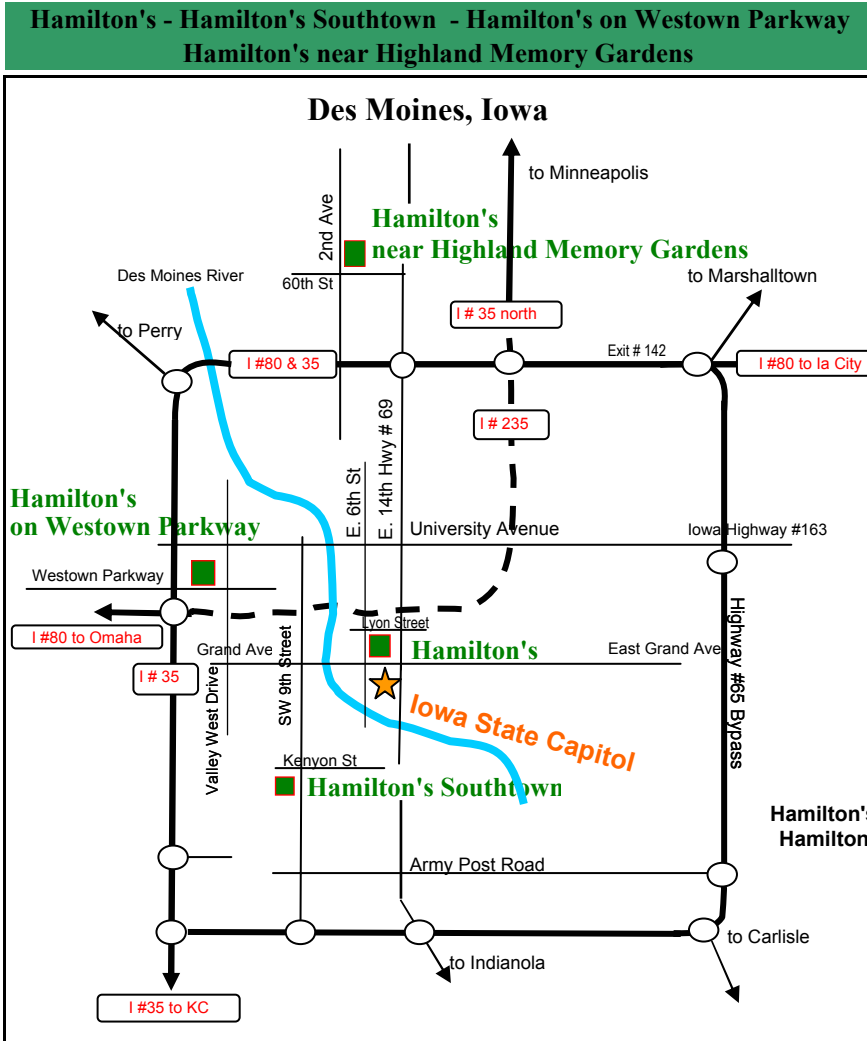

Directions Maps - Hamilton's Funeral Homes

- Hamilton's • 605 Lyon St. • Des Moines, IA 50309 • Fax (515) 243-0422 • Phone (515) 243-522
 - Hamilton's near Highland Memory Gardens • 121 N.W. 60th Ave. • Des Moines, IA 50313 • (515) 289-2441
 - Hamilton's on Westown Parkway • 3601 Westown Parkway • West Des Moines, IA 50266 • (515) 224-0071
 - Hamilton's Southtown • 5400 S.W. 9th St. • Des Moines, IA 50315 • (515) 285-3911
 - Hamilton's Altoona • 105 4th St. S.W. • Altoona, IA 50009 • (515) 967 4742
 - Hamilton's Mitchellville • 303 Center Avenue S. • Mitchellville, IA 50169 • (515) 967-0771
 - Hamilton's Crematory • 121 N.W. 60th Ave. • Des Moines, IA 50313 • (515) 289-2441
 - Hamilton's Academy of Grief & Loss • 605 Lyon St. • Des Moines, IA 50309 • (515) 697-3661
- Hamiltons@HamiltonsFuneralHome.com • www.HamiltonsFuneralHome.co